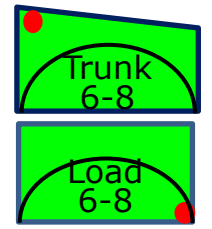

# Config

1- Head, Nose

2- Short, Mid

3- Fix, Mid

6 -Little, End

7 -Close, End

1- Head, Front

4- Door, Mid

5- Rail, Mid

Tip	Frontal	Hall1	Close
6	8	8	6
F	D	R	T
	M	P	L
		C	V
		S	B
		W	H
		G	
		E	

Total Blocks Length is **28**

Red Shape = Opening Joint  
 Config Length = # x 125 mm