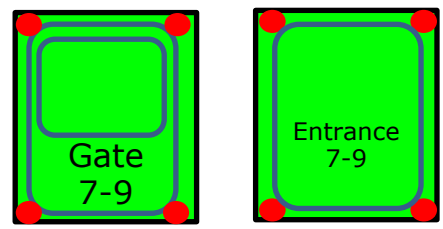

# Config

1- Head, Nose

2- Short, Mid

3- Fix, Mid

6 -Little, End

7 -Close, End

1- Head, Front

4- Door, Mid

5- Rail, Mid

Tip	Frontal	Hall1	Close
6	8	8	6
F	D	R	T
	M	P	L
		C	V
		S	B
		W	H
		G	
		E	

Total Blocks Length is **28**

Red Shape = Opening Joint  
 Config Length = # x 125 mm