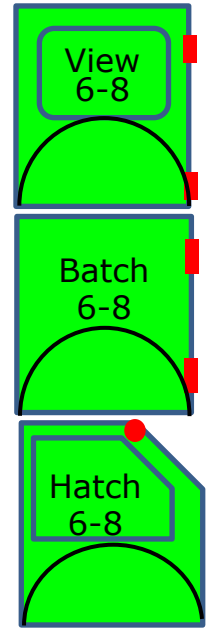

# General, Spec.

Crossover	
Width, mm	181
Peak Power, 20s	2/4x16 kW
Continuous Power	2/4x10 kW
Max. Speed, km/h	95/120
Energy, kWh	3-15x2.6 kWh
Range, km	90-420 km
MGW, kg	1400

# Election, Codes, Variant

Max. Gross Weight kg	Min. Bat. Empty Weight kg	Max. Bat. Empty Weight kg	Blocks Qua. #	Length mm	Height mm	L&H Code	Sample Codes e.g. 425 e.g. 534 e.g. 644	D Code	Drive kW
1400	820 3 Bat. Packs Range: 90 km	1060 15 Bat. Packs Range: 420 km	28	3920	1500	32		1	2x16
					1600	33		2	4x16
					1700	34		3	-

# Config

1- Head, Nose

2- Short, Mid

3- Fix, Mid

6 -Little, End

7 -Close, End

1- Head, Front

4- Door, Mid

5- Rail, Mid

Tip	Frontal	Hall1	Close
6	8	8	6
F	D	R	T
	M	P	L
		C	V
		S	B
		W	H
		G	
		E	

Total Blocks Length is **28**

Red Shape = Opening Joint  
 Config Length = # x 125 mm