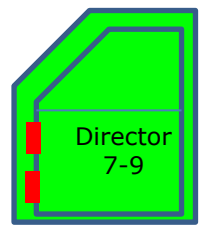

# Config

1- Head, Nose

2- Short, Mid

3- Fix, Mid

6 -Little, End

7 -Close, End

1- Head, Front

4- Door, Mid

5- Rail, Mid

Tip	Frontal	Hall1	Close
6	8	8	6
F	D	R	T
	M	P	L
		C	V
		S	B
		W	H
		G	
		E	

Total Blocks Length is **28**

Red Shape = Opening Joint  
 Config Length = # x 125 mm