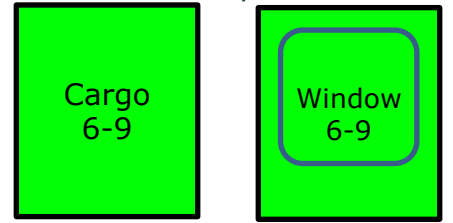

Config

1- Head, Nose

2- Short, Mid

3- Fix, Mid

6 -Little, End

7 -Close, End

1- Head, Front

4- Door, Mid

5- Rail, Mid

Tip	Frontal	Hall1	Close
6	8	8	6
F	D	R	T
	M	P	L
		C	V
		S	B
		W	H
		G	
		E	

Total Blocks Length is **28**

Red Shape = Opening Joint
Config Length = # x 125 mm