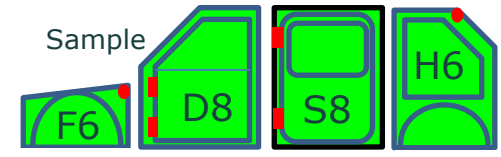

# Config

1- Head, Nose

2- Short, Mid

3- Fix, Mid

6 -Little, End

7 -Close, End

1- Head, Front

4- Door, Mid

5- Rail, Mid

Tip	Frontal	Hall1	Close
6	8	8	6
F	D	R	T
	M	P	L
		C	V
		S	B
		W	H
		G	
		E	

Total Blocks Length is **28**

Red Shape = Opening Joint  
 Config Length = # x 125 mm