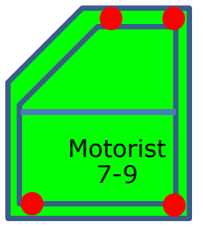

# Election, Codes, Variant

Max. Gross Weight kg	Min. Bat. Empty Weight kg	Max. Bat. Empty Weight kg	Blocks Qua. #	Length mm	Height mm	L&H Code	Sample Codes e.g. 425 e.g. 534 e.g. 644	D Code	Drive kW
1400	820 3 Bat. Packs Range: 90 km	1060 15 Bat. Packs Range: 420 km	28	3920	1500	32		1	2x16
					1600	33		2	4x16
					1700	34		3	-

# Config

1- Head, Nose

2- Short, Mid

3- Fix, Mid

6 -Little, End

7 -Close, End

1- Head, Front

4- Door, Mid

5- Rail, Mid

Tip	Frontal	Hall1	Close
6	8	8	6
F	D	R	T
	M	P	L
		C	V
		S	B
		W	H
		G	
		E	

Total Blocks Length is **28**

Red Shape = Opening Joint  
 Config Length = # x 125 mm