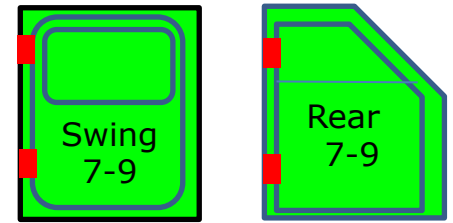

# Config

1- Head, Nose

2- Short, Mid

3- Fix, Mid

6 -Little, End

7 -Close, End

1- Head, Front

4- Door, Mid

5- Rail, Mid

Tip	Frontal	Hall1	Close
6	8	8	6
F	D	R	T
	M	P	L
		C	V
		S	B
		W	H
		G	
		E	

Total Blocks Length is **28**

Red Shape = Opening Joint  
 Config Length = # x 125 mm