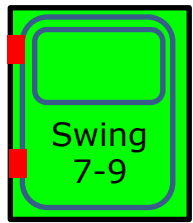

# Election, Codes, Variant

Max. Gross Weight kg	Min. Bat. Empty Weight kg	Max. Bat. Empty Weight kg	Blocks Qua. #	Length mm	Height mm	L&H Code	Sample Codes e.g. 425 e.g. 534 e.g. 644	D Code	Drive kW
1400	820 3 Bat. Packs Range: 90 km	1060 15 Bat. Packs Range: 420 km	28	3920	1500	32		1	2x16
					1600	33		2	4x16
					1700	34		3	-

# Config

1- Head, Nose

1- Head, Front

2- Short, Mid

3- Fix, Mid

4- Door, Mid

5- Rail, Mid

6 -Little, End

7 -Close, End

Tip	Frontal	Hall1	Close
6	8	8	6
F	D	R	T
	M	P	L
		C	V
		S	B
		W	H
		G	
		E	

Total Blocks Length is **28**

Red Shape = Opening Joint  
 Config Length = # x 125 mm