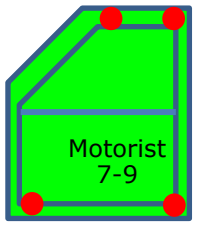

# Election, Codes, Variant

Max. Gross Weight kg	Min. Bat. Empty Weight kg	Max. Bat. Empty Weight kg	Blocks Qua. #	Length mm	Height mm	L&H Code	Sample Codes e.g. 425 e.g. 534 e.g. 644	D Code	Drive kW
1400	820 3 Bat. Packs Range: 90 km	1060 15 Bat. Packs Range: 420 km	28	3920	1500	32		1	2x16
					1600	33		2	4x16
					1700	34		3	-

# Config

1- Head, Nose

1- Head, Front

2- Short, Mid

3- Fix, Mid

4- Door, Mid

5- Rail, Mid

6 -Little, End