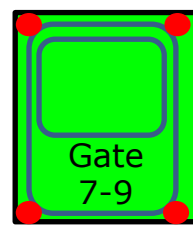

# Config

1- Head, Nose

1- Head, Front

2- Short, Mid

3- Fix, Mid

4- Door, Mid

5- Rail, Mid

6 -Little, End

7 -Close, End

Tip	Frontal	Hall1	Close
6	8	8	6
F	D	R	T
	M	P	L
		C	V
		S	B
		W	H
		G	
		E	

Total Blocks Length is **28**

Red Shape = Opening Joint  
 Config Length = # x 125 mm