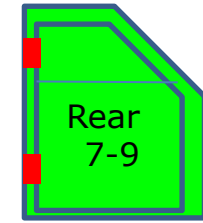

# Election, Codes, Variant

Max. Gross Weight kg	Min. Bat. Empty Weight kg	Max. Bat. Empty Weight kg	Blocks Qua. #	Length mm	Height mm	L&H Code	Sample Codes e.g. 425 e.g. 534 e.g. 644	D Code	Drive kW
1400	820 3 Bat. Packs Range: 90 km	1060 15 Bat. Packs Range: 420 km	28	3920	1500	32		1	2x16
					1600	33		2	4x16
					1700	34		3	-

# Config

1- Head, Nose

1- Head, Front

2- Short, Mid

3- Fix, Mid

4- Door, Mid

5- Rail, Mid

6 -Little, End

7 -Close, End

Tip	Frontal	Hall1	Close
6	8	8	6
F	D	R	T
	M	P	L
		C	V
		S	B
		W	H
		G	
		E	

Total Blocks Length is **28**

Red Shape = Opening Joint  
 Config Length = # x 125 mm