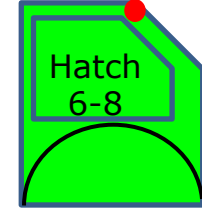

# Config

1- Head, Nose

1- Head, Front

2- Short, Mid

3- Fix, Mid

4- Door, Mid

5- Rail, Mid

6 -Little, End

7 -Close, End

Tip	Frontal	Hall1	Close
6	8	8	6
F	D	R	T
	M	P	L
		C	V
		S	B
		W	H
		G	
		E	

Total Blocks Length is **28**

Red Shape = Opening Joint  
 Config Length = # x 125 mm