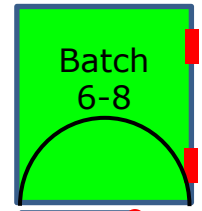

# Config

1- Head, Nose

1- Head, Front

2- Short, Mid

3- Fix, Mid

4- Door, Mid

5- Rail, Mid

6 -Little, End

7 -Close, End

Tip	Frontal	Hall1	Close
6	8	8	6
F	D	R	T
	M	P	L
		C	V
		S	B
		W	H
		G	
		E	

Total Blocks Length is **28**

Red Shape = Opening Joint  
 Config Length = # x 125 mm