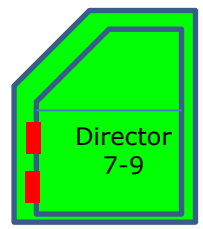

# Election, Codes, Variant

Max. Gross Weight kg	Min. Bat. Empty Weight kg	Max. Bat. Empty Weight kg	Blocks Qua. #	Length mm	Height mm	L&H Code	Sample Codes e.g. 425 e.g. 534 e.g. 644	D Code	Drive kW
1400	820 3 Bat. Packs Range: 90 km	1060 15 Bat. Packs Range: 420 km	28	3920	1500	32		1	2x16
					1600	33		2	4x16
					1700	34		3	-

# Config

1- Head, Nose

1- Head, Front

2- Short, Mid

3- Fix, Mid

4- Door, Mid

5- Rail, Mid

6 -Little, End