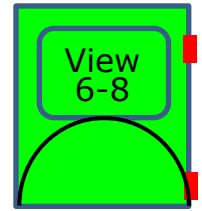

# Config

1- Head, Nose

1- Head, Front

2- Short, Mid

3- Fix, Mid

4- Door, Mid

5- Rail, Mid

6 -Little, End

7 -Close, End

Tip	Frontal	Hall1	Close
6	8	8	6
F	D	R	T
	M	P	L
		C	V
		S	B
		W	H
		G	
		E	

Total Blocks Length is **28**

Red Shape = Opening Joint  
 Config Length = # x 125 mm