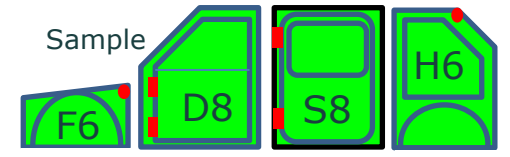

# Config

1- Head, Nose

1- Head, Front

2- Short, Mid

3- Fix, Mid

4- Door, Mid

5- Rail, Mid

6 -Little, End

7 -Close, End

Tip	Frontal	Hall1	Close
6	8	8	6
F	D	R	T
	M	P	L
		C	V
		S	B
		W	H
		G	
		E	

Total Blocks Length is **28**

Red Shape = Opening Joint  
 Config Length = # x 125 mm