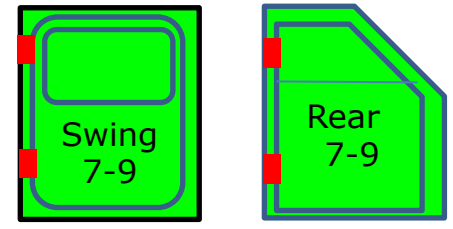

Config, Block & Quantity, Version

1- Head, Nose

2- Short, Mid

3- Fix, Mid

6 -Little, End

7 -Close, End

1- Head, Front

4- Door, Mid

5- Rail, Mid

Sample

	Nose	Front	Hall	Close
Blocks	F	D	PCWSR	TLVBH
20	6	8	-	6
24	6	6	6	6
28	6	8	8	6

Config Samples	Title	Config
	Sedan	F6D8T6
	Pickup	F6D8L6
	Van	F6D8B6 F6D8S8B6
	Utility	F6D8S8H6

Red Shape = Opening Joint

B=Block, Q=Quantity 6-15, Block Length = Q x 125 mm

Features

2x220V Socket

A/C

Radio

2 x Electric Seat

Variable Height

4 x Tire