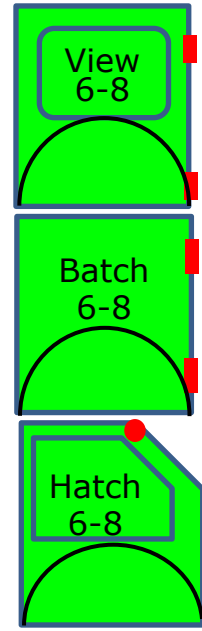

General, Spec.

Ride Height	160 mm
Turning Radius	8 m
Doors	2
Display	11.6"
Steering	Manual
Brake	Electric & Hydraulic
Brake Charge	Yes
Charger	City 1 Phase

General, Spec.

Micro Car	
Size LxWxH cm	250x173x155
Peak Power,20s	2/4x16 kW
Contin. Power	2/4x10 kW
Max. Speed	95/120 km/h
Energy	3-15x2.6 kWh
Range	120-380 km
Battery Weight	54-162 kg
Empty Weight	560 kg
Max. Weight	1000 kg

General, Spec.

Election, Codes, Variant

Max. Gross Weight kg	Min. Bat. Empty Weight kg	Max. Bat. Empty Weight kg	Blocks Qua. #	Length mm	Height mm	L&H Code	Sample Codes e.g. 122 e.g. 231 e.g. 341	D Code	Drive kW
1000	620 3 Bat. Packs Range: 120 km	740 9 Bat. Packs Range: 340 km	20	2800	1450	12		1	2x16
					1550	13			
					1650	14			
1200	700 3 Bat. Packs Range: 100 km	880 12 Bat. Packs Range: 380 km	24	3360	1450	22		2	4x16
					1550	23			
					1650	24			
1400	780 3 Bat. Packs Range: 80 km	1020 15 Bat. Packs Range: 370 km	28	3920	1450	32		3	-
					1550	33			
					1650	34			

Config, Block & Quantity, Version

1- Head, Nose

2- Short, Mid

3- Fix, Mid

6 -Little, End

7 -Close, End

1- Head, Front

4- Door, Mid

5- Rail, Mid

Sample

	Nose	Front	Hall	Close
Blocks	F	D	PCWSR	TLVBH
20	6	8	-	6
24	6	6	6	6
28	6	8	8	6

Config Samples	Title	Config
	Sedan	F6D8T6
	Pickup	F6D8L6
	Van	F6D8B6 F6D8S8B6
	Utility	F6D8S8H6

Red Shape = Opening Joint