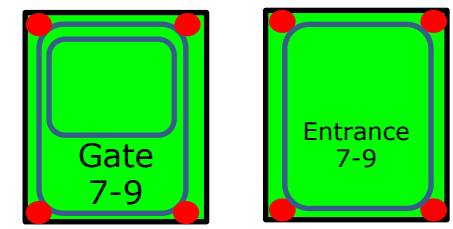

5- Rail, Mid

Sample

	Nose	Front	Hall	Close
Blocks	F	D	PCWSR	TLVBH
20	6	8	-	6
24	6	6	6	6
28	6	8	8	6

Config Samples	Title	Config
	Sedan	F6D8T6
	Pickup	F6D8L6
	Van	F6D8B6 F6D8S8B6
	Utility	F6D8S8H6

Red Shape = Opening Joint