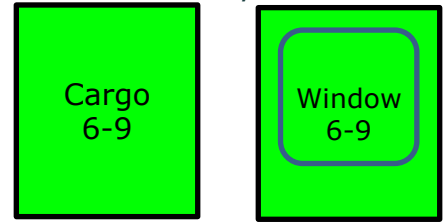

Config, Block & Quantity, Version

1- Head, Nose

2- Short, Mid

3- Fix, Mid

6 -Little, End

7 -Close, End

1- Head, Front

4- Door, Mid

5- Rail, Mid

Sample

	Nose	Front	Hall	Close
Blocks	F	D	PCWSR	TLVBH
20	6	8	-	6
24	6	6	6	6
28	6	8	8	6

Config Samples	Title	Config
	Sedan	F6D8T6
	Pickup	F6D8L6
	Van	F6D8B6 F6D8S8B6
	Utility	F6D8S8H6

Red Shape = Opening Joint

B=Block, Q=Quantity 6-15, Block Length = Q x 125 mm