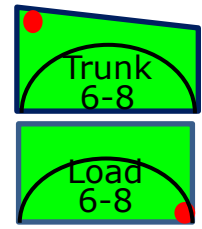

Config, Block & Quantity, Version

1- Head, Nose

2- Short, Mid

3- Fix, Mid

6 -Little, End

7 -Close, End

1- Head, Front

4- Door, Mid

5- Rail, Mid

Sample

	Nose	Front	Hall	Close
Blocks	F	D	PCWSR	TLVBH
20	6	8	-	6
24	6	6	6	6
28	6	8	8	6

Config Samples	Title	Config
	Sedan	F6D8T6
	Pickup	F6D8L6
	Van	F6D8B6 F6D8S8B6
	Utility	F6D8S8H6

Red Shape = Opening Joint