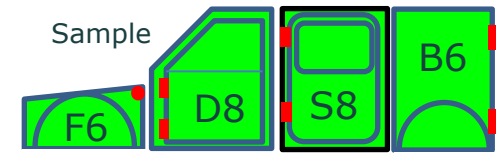

Config, Block & Quantity, Version

1- Head, Nose

2- Short, Mid

3- Fix, Mid

6 -Little, End

7 -Close, End

1- Head, Front

4- Door, Mid

5- Rail, Mid

Sample

	Nose	Front	Hall	Close
Blocks	F	D	PCWSR	TLVBH
20	6	8	-	6
24	6	6	6	6
28	6	8	8	6

Config Samples	Title	Config
	Sedan	F6D8T6
	Pickup	F6D8L6
	Van	F6D8B6 F6D8S8B6
	Utility	F6D8S8H6

Red Shape = Opening Joint

B=Block, Q=Quantity 6-15, Block Length = Q x 125 mm

Features

2x220V Socket

A/C

Radio

2 x Electric Seat

Variable Height

4 x Tire