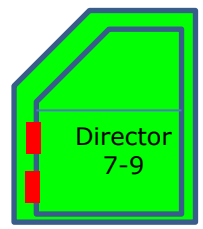

General, Spec.

Election, Codes, Variant

Max. Gross Weight kg	Min. Bat. Empty Weight kg	Max. Bat. Empty Weight kg	Blocks Qua. #	Length mm	Height mm	L&H Code	Sample Codes e.g. 122 e.g. 231 e.g. 341	D Code	Drive kW
1000	620 3 Bat. Packs Range: 120 km	740 9 Bat. Packs Range: 340 km	20	2800	1450	12		1	2x16
					1550	13			
					1650	14			
1200	700 3 Bat. Packs Range: 100 km	880 12 Bat. Packs Range: 380 km	24	3360	1450	22		2	4x16
					1550	23			
					1650	24			
1400	780 3 Bat. Packs Range: 80 km	1020 15 Bat. Packs Range: 370 km	28	3920	1450	32		3	-
					1550	33			
					1650	34			

Config, Block & Quantity, Version

1- Head, Nose

2- Short, Mid

3- Fix, Mid

6 -Little, End

7 -Close, End

1- Head, Front

4- Door, Mid

5- Rail, Mid

Sample

	Nose	Front	Hall	Close
Blocks	F	D	PCWSR	TLVBH
20	6	8	-	6
24	6	6	6	6
28	6	8	8	6

Config Samples	Title	Config
	Sedan	F6D8T6
	Pickup	F6D8L6
	Van	F6D8B6 F6D8S8B6
	Utility	F6D8S8H6

Red Shape = Opening Joint

B=Block, Q=Quantity 6-15, Block Length = Q x 125 mm

Features

2x220V Socket

A/C

Radio

2 x Electric Seat

Variable Height

4 x Tire